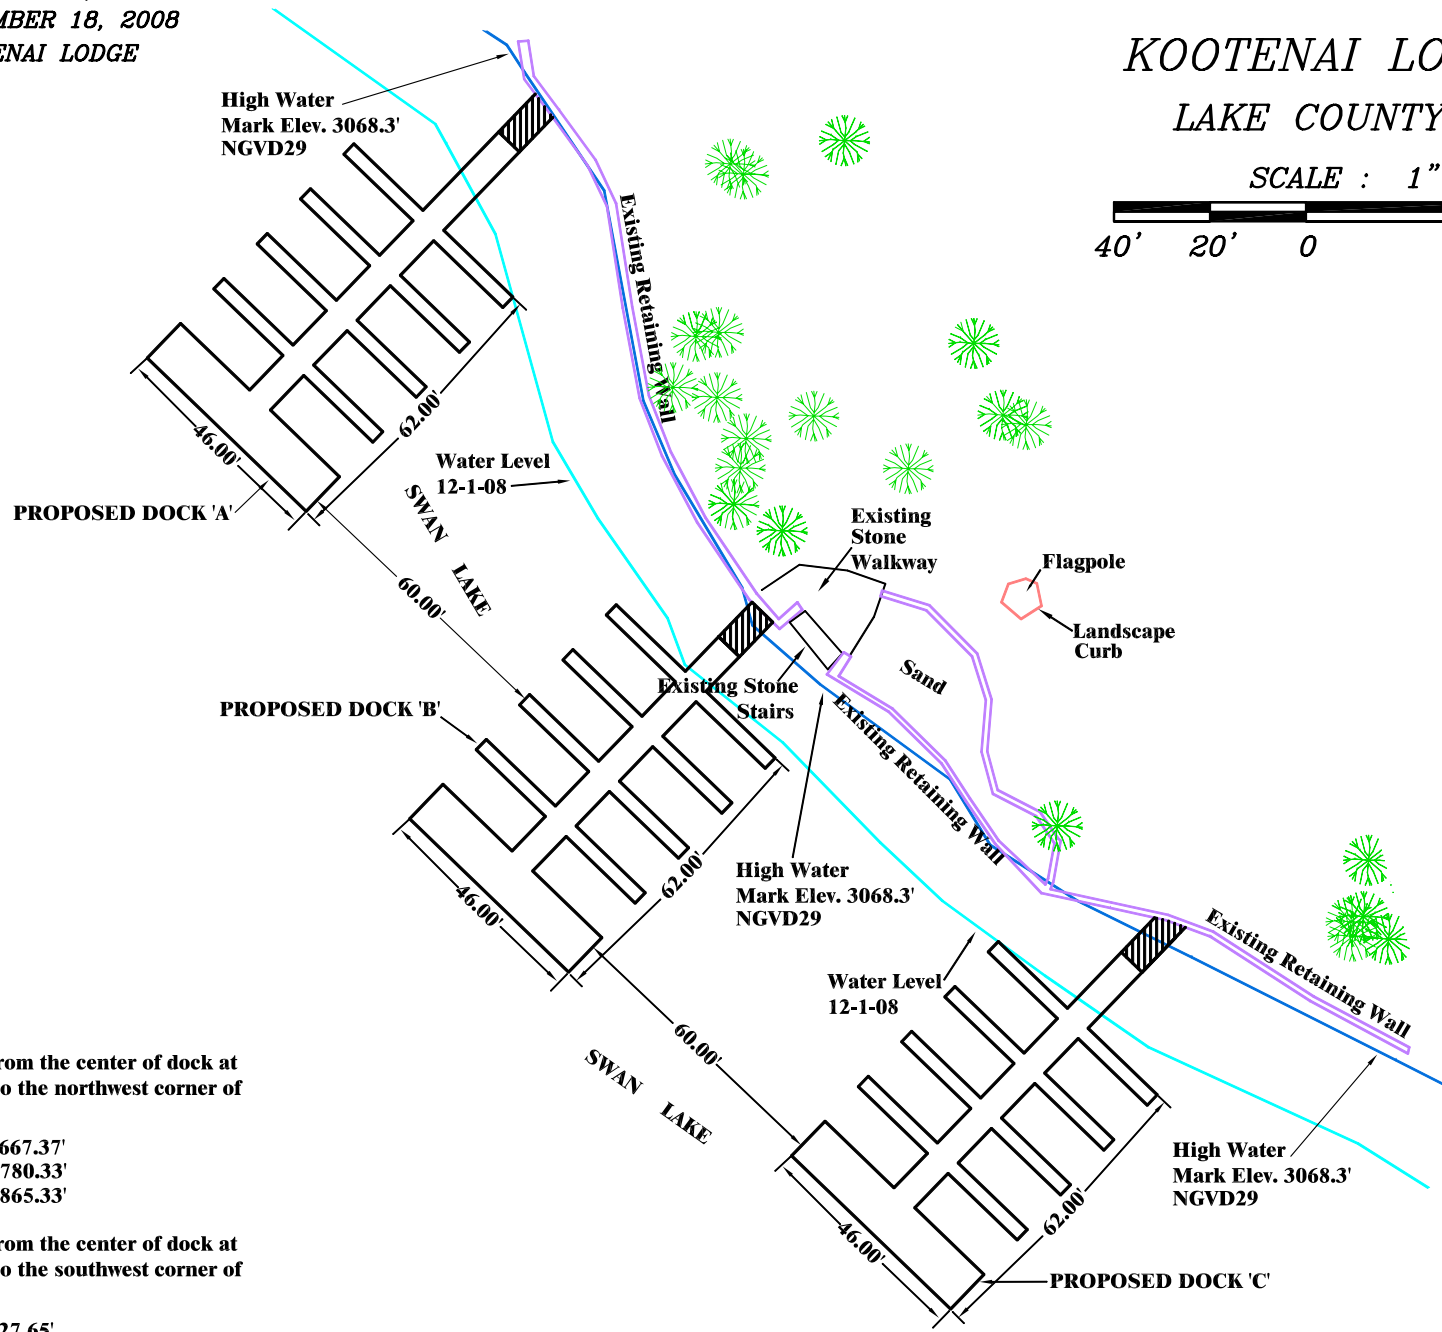

JOB NO: 283602-Z
 DATE: DECEMBER 2, 2008
 REVISED: DECEMBER 18, 2008
 FOR: KOOTENAI LODGE

EXHIBIT A

KOOTENAI LODGE DOCK

LAKE COUNTY, MONTANA

SCALE : 1" = 40'

Distance from the center of dock at the shore to the northwest corner of property:

- Dock 'A': 1667.37'
- Dock 'B': 1780.33'
- Dock 'C': 1865.33'

Distance from the center of dock at the shore to the southwest corner of property:

- Dock 'A': 527.65'
- Dock 'B': 413.90'
- Dock 'C': 315.84'